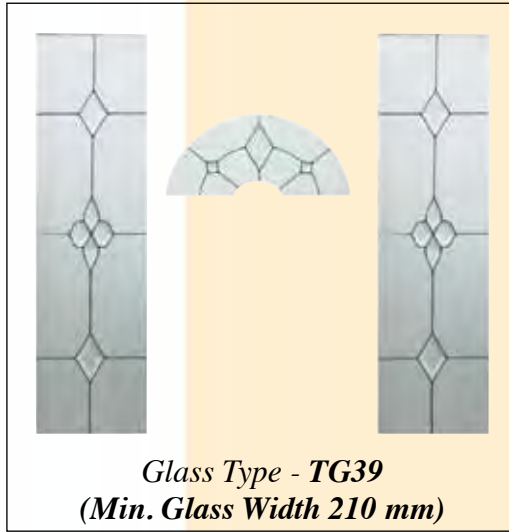

Door Type - Sunbeam 1

Glass Type - TG35

(Min. Glass Width 220 mm)

Door Type - Sunbeam 1

Glass Type - GEORGIAN BAR

Door Type - Sunbeam 2

Glass Type - TG36 Satinized

(Min. Glass Width 230 mm)