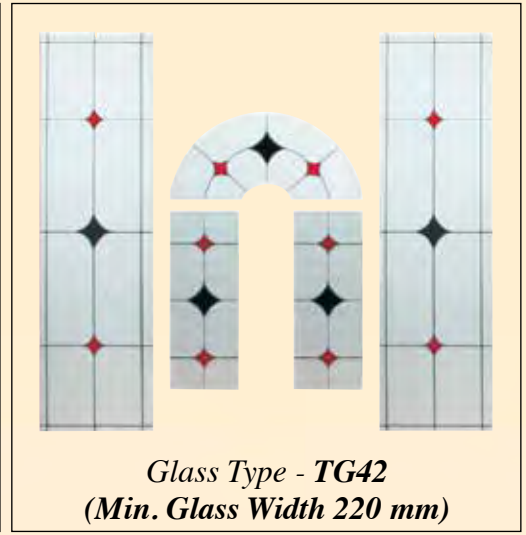

Door Type - Sunbeam 1

Glass Type - TG35

(Min. Glass Width 220 mm)

Door Type - Sunbeam 1

Glass Type - GEORGIAN BAR

Door Type - Sunbeam 2

Glass Type - TG36 Satinized

(Min. Glass Width 230 mm)

Door Type - Joyce Glass Type - TG178 Satinized
 (Min. Glass Width 240 mm)

Our designer handles add a stylish and contemporary look to our doors, ensuring customer satisfaction.

Our customers are spoilt for choice with such a wide variety of glass designs available.