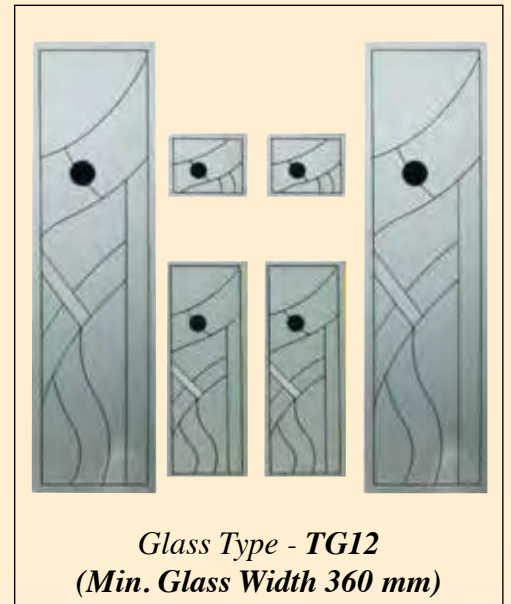

*Door Type - Paris
Glass Type - TG143 Satinized
(Min. Glass Width 200 mm)*

*Door Type - Paris
Glass Type - TG146 Satinized
(Min. Glass Width 240 mm)*

*Door Type - Paris
Glass Type - TG145 Satinized
(Side Light Min. Glass Width 200 mm)*