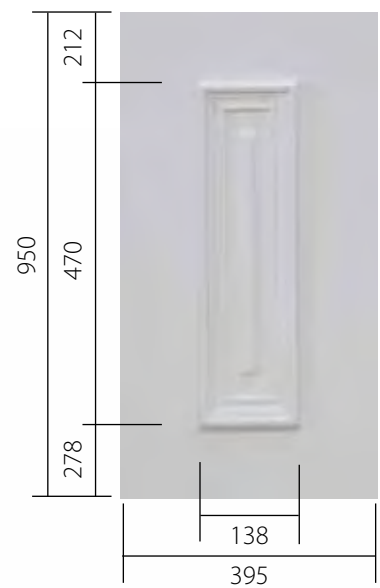

Door Type - **Dublin**

Glass Type - **TG160 Satinized**

(Min. Glass Width 200 mm)

Door Type - **Dublin**

Glass Type - **TG155**

(Min. Glass Width 140 mm)

All doors on this page available with Contemporary Curved or Pullbar Handle supplied with Heritage Slam Locking System. Option of Fingerpull Escutcheon or Traditional Lever Handles also available.

Door Type - *San Tiago* Glass Type - *TG59*

(Min. Glass Width 210 mm)

Glass Type - *TG60*
(Min. Glass Width 280 mm)

Glass Type - *TG61 Satinized*
(Min. Glass Width 360 mm)

Door Type - *Giza*
Glass Type - *TG62*
(Min. Glass Width 330 mm)

Door Type - Giza

Door Type - Naples

Side Panels

1/2 Glin

Minimum Size 290mm

T&G 1/2 (Smooth Finish)

Barony 1/2 (Smooth Finish)

Minimum Size 180mm

This 3D generated photo demonstrates the advantage of our unique hinge. As is evident from the above picture, this hinge is not attached to the outside of the door, and therefore enhances the appearance of the door, unlike a more conventional flag hinge - as seen on the left. Double seal and rebate.