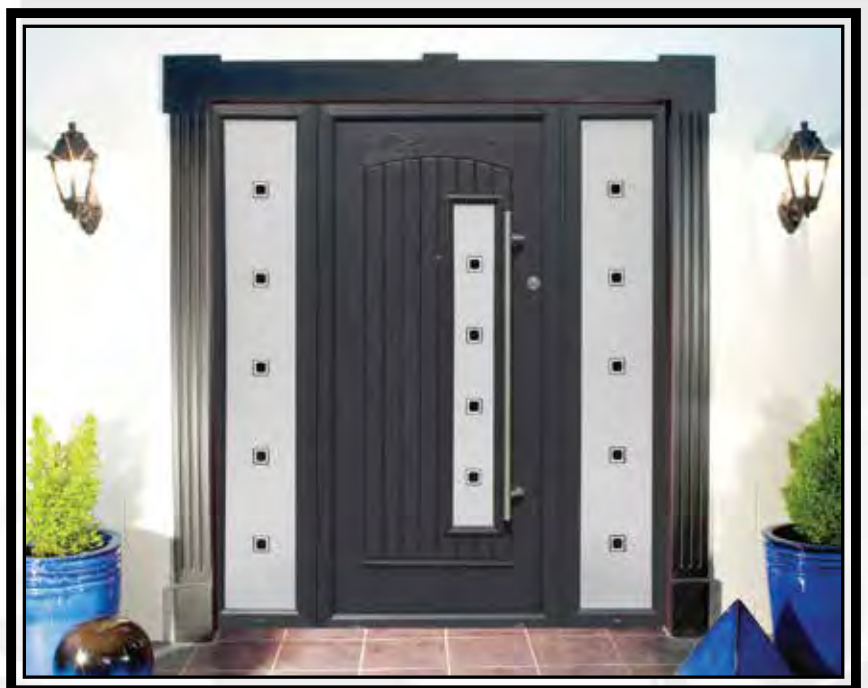

Door Type - Rome

Glass Type - TG136 Satinized

(Min. Glass Width 140 mm)