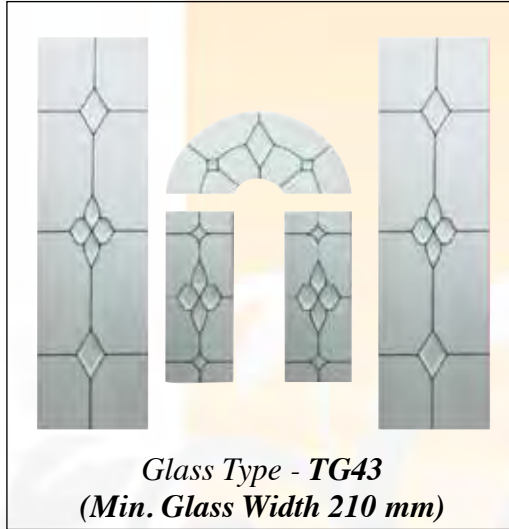

Door Type - Sunbeam 1

Glass Type - TG35

(Min. Glass Width 220 mm)

Door Type - Sunbeam 1

Glass Type - GEORGIAN BAR

Door Type - Sunbeam 2

Glass Type - TG36 Satinized

(Min. Glass Width 230 mm)