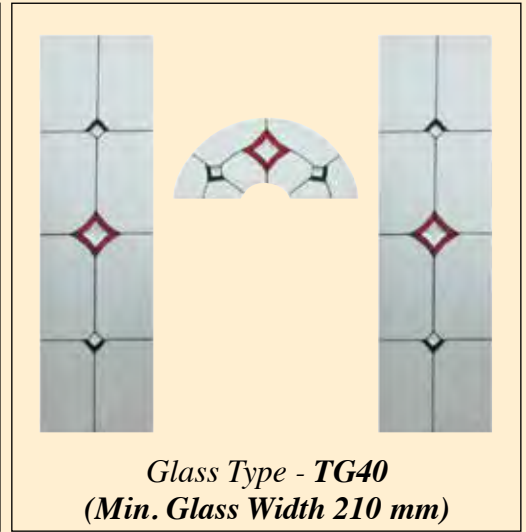

Door Type - Sunbeam 1

Glass Type - TG35

(Min. Glass Width 220 mm)

Door Type - Sunbeam 1

Glass Type - GEORGIAN BAR

Door Type - Sunbeam 2

Glass Type - TG36 Satinized

(Min. Glass Width 230 mm)