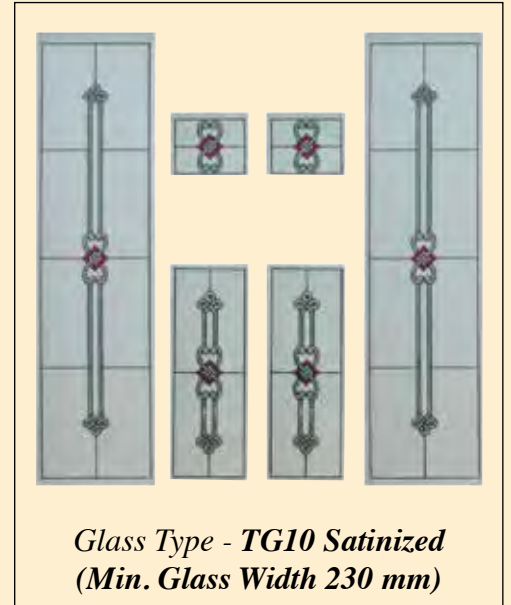

*Door Type - Paris
Glass Type - TG143 Satinized
(Min. Glass Width 200 mm)*

*Door Type - Paris
Glass Type - TG146 Satinized
(Min. Glass Width 240 mm)*

*Door Type - Paris
Glass Type - TG145 Satinized
(Side Light Min. Glass Width 200 mm)*