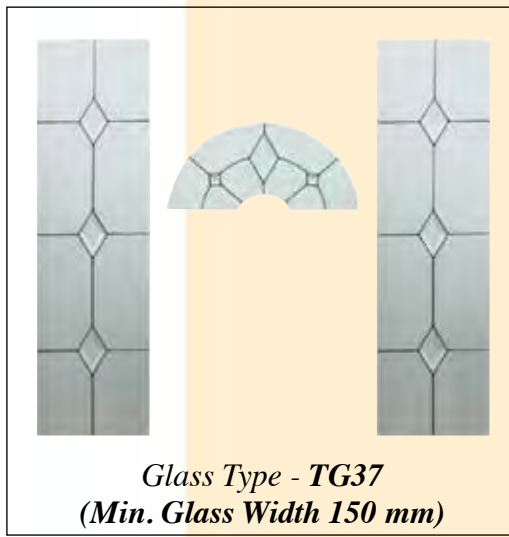

Door Type - Sunbeam 1

Glass Type - TG35

(Min. Glass Width 220 mm)

Door Type - Sunbeam 1

Glass Type - GEORGIAN BAR

Door Type - Sunbeam 2

Glass Type - TG36 Satinized

(Min. Glass Width 230 mm)