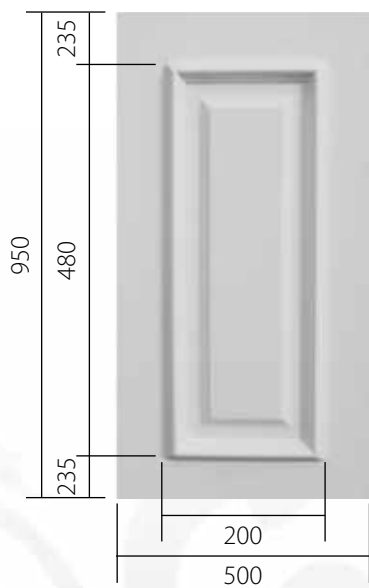

Side Panels

1/2 Glin