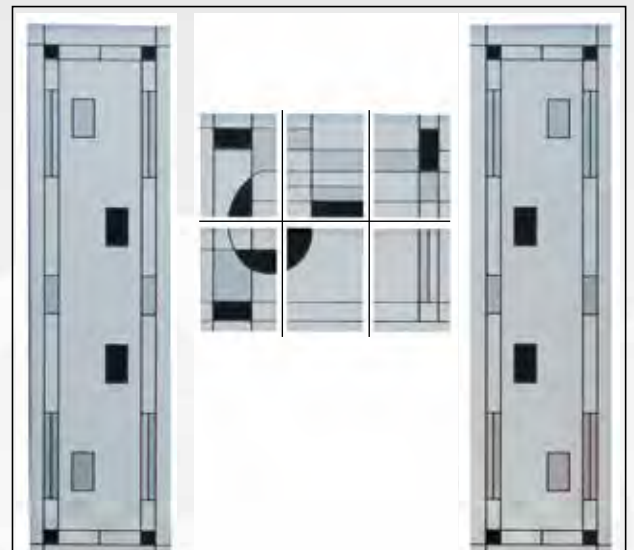

Door Type - **Dublin**

Glass Type - **TG160 Satinized**

(Min. Glass Width 200 mm)

Door Type - **Dublin**

Glass Type - **TG155**

(Min. Glass Width 140 mm)

All doors on this page available with Contemporary Curved or Pullbar Handle supplied with Heritage Slam Locking System. Option of Fingerpull Escutcheon or Traditional Lever Handles also available.