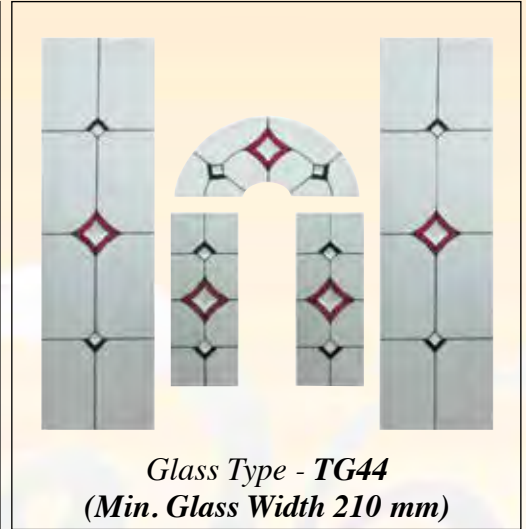

Door Type - Sunbeam 1

Glass Type - TG35

(Min. Glass Width 220 mm)

Door Type - Sunbeam 1

Glass Type - GEORGIAN BAR

Door Type - Sunbeam 2

Glass Type - TG36 Satinized

(Min. Glass Width 230 mm)

Door Type - Joyce Glass Type - TG178 Satinized
 (Min. Glass Width 240 mm)

Our designer handles add a stylish and contemporary look to our doors, ensuring customer satisfaction.

Our customers are spoilt for choice with such a wide variety of glass designs available.