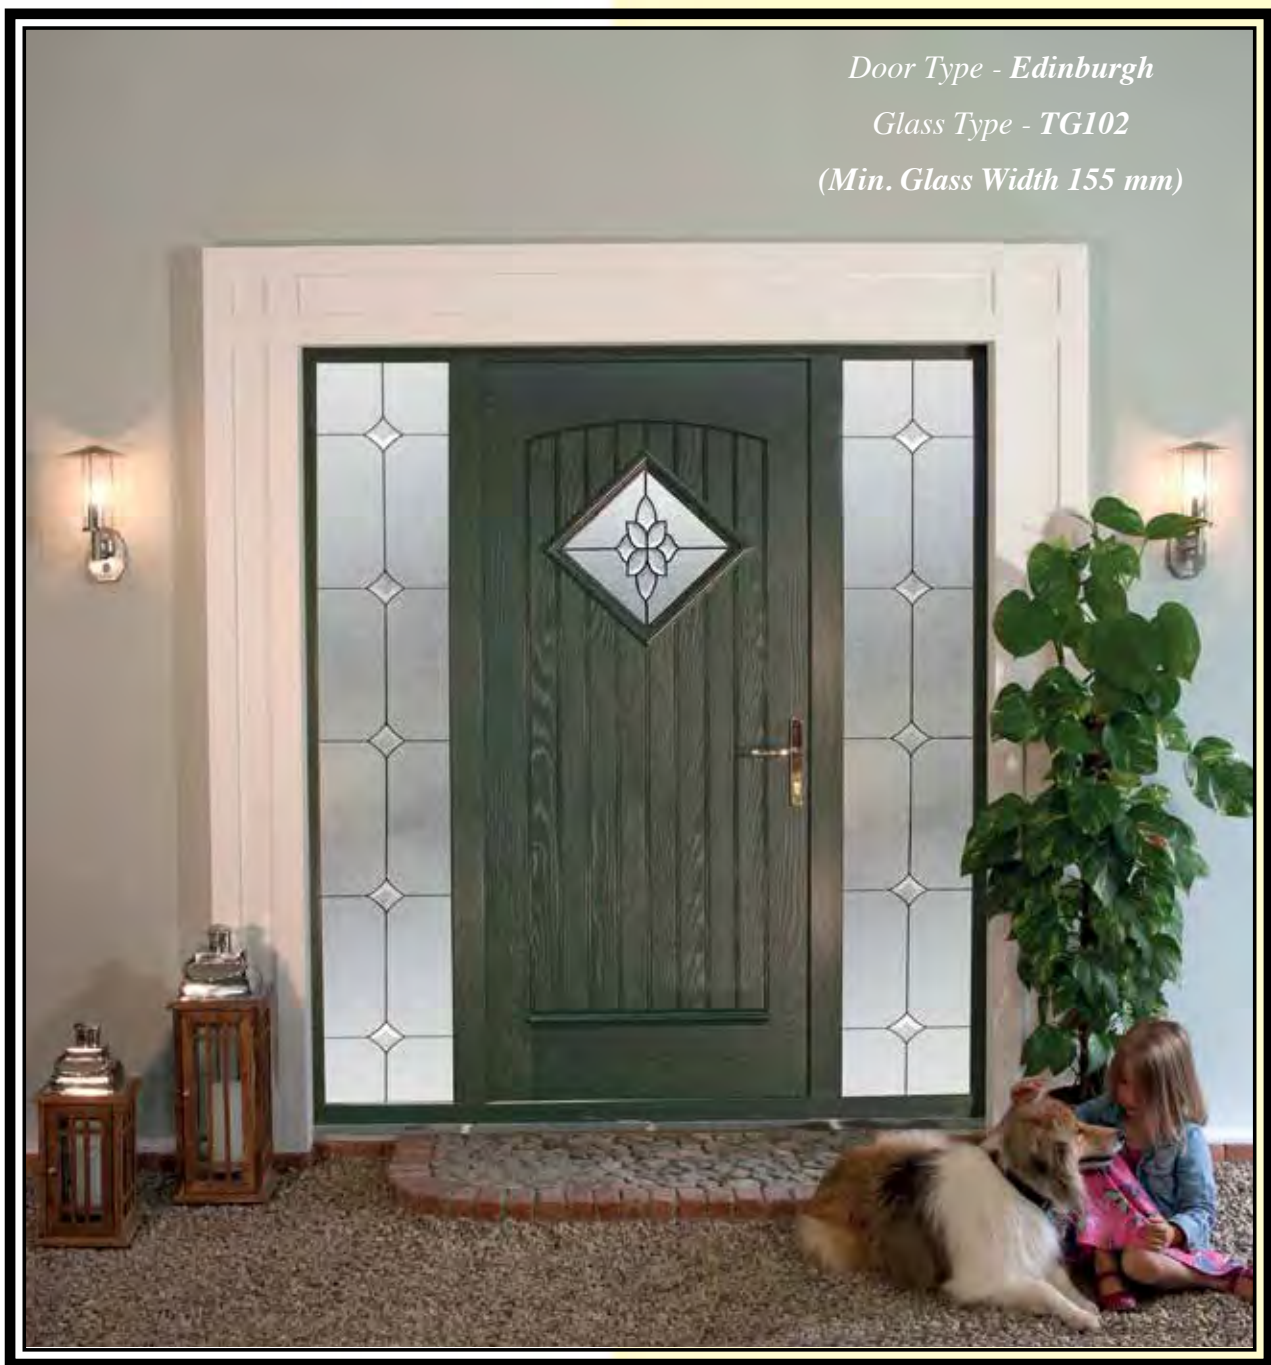

Door Type - Edinburgh
Glass Type - TG102
(Min. Glass Width 155 mm)