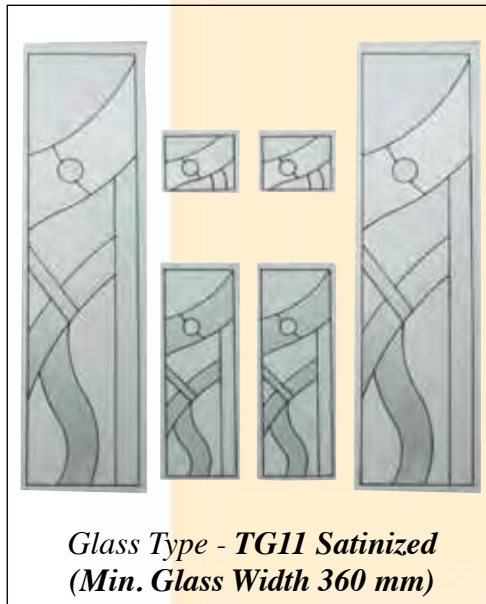

*Door Type - Paris
Glass Type - TG143 Satinized
(Min. Glass Width 200 mm)*

*Door Type - Paris
Glass Type - TG146 Satinized
(Min. Glass Width 240 mm)*

*Door Type - Paris
Glass Type - TG145 Satinized
(Side Light Min. Glass Width 200 mm)*