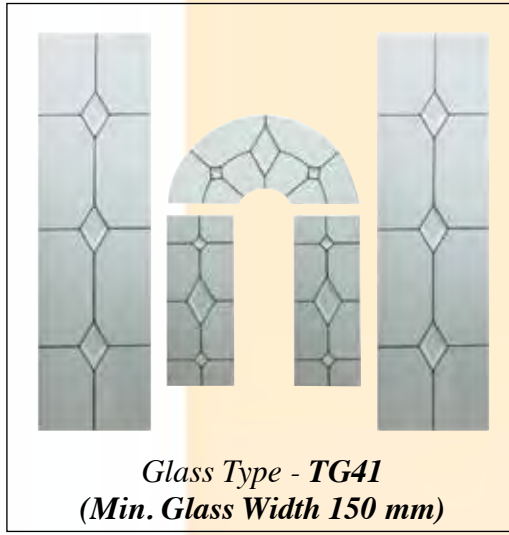

Door Type - Sunbeam 1

Glass Type - TG35

(Min. Glass Width 220 mm)

Door Type - Sunbeam 1

Glass Type - GEORGIAN BAR

Door Type - Sunbeam 2

Glass Type - TG36 Satinized

(Min. Glass Width 230 mm)

Door Type - Joyce Glass Type - TG178 Satinized
 (Min. Glass Width 240 mm)

Our designer handles add a stylish and contemporary look to our doors, ensuring customer satisfaction.

Our customers are spoilt for choice with such a wide variety of glass designs available.