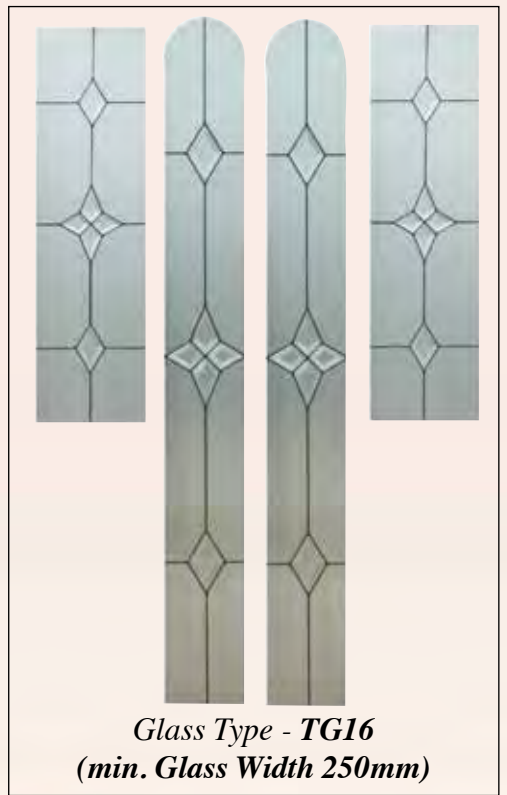

Door Type - Picasso
Glass Type - TG163 Satinized
(Min. Glass Width 300 mm)

Door Type - San Marco

Glass Type - TG14

(Min. Glass Width 210 mm)

*Glass Type - TG15
(min. Glass Width 150mm)*

*Glass Type - TG16
(min. Glass Width 250mm)*