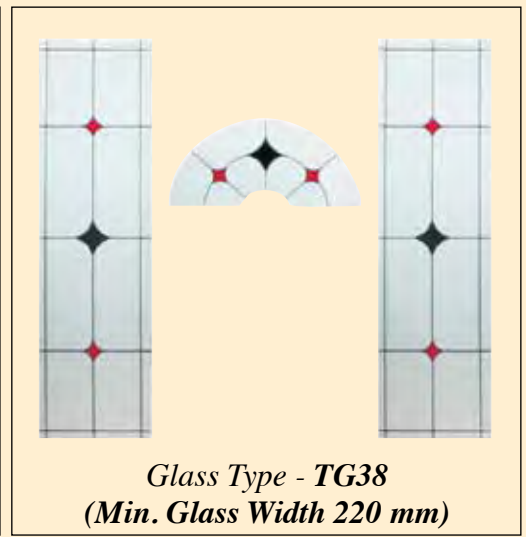

Door Type - Sunbeam 1

Glass Type - TG35

(Min. Glass Width 220 mm)

Door Type - Sunbeam 1

Glass Type - GEORGIAN BAR

Door Type - Sunbeam 2

Glass Type - TG36 Satinized

(Min. Glass Width 230 mm)

Door Type - Joyce Glass Type - TG178 Satinized
 (Min. Glass Width 240 mm)

Our designer handles add a stylish and contemporary look to our doors, ensuring customer satisfaction.

Our customers are spoilt for choice with such a wide variety of glass designs available.