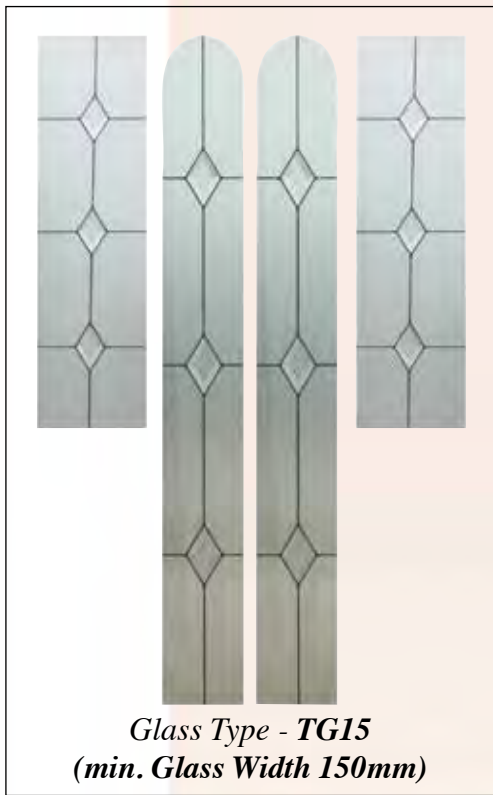

Door Type - Picasso
Glass Type - TG163 Satinized
(Min. Glass Width 300 mm)

Door Type - San Marco

Glass Type - TG14

(Min. Glass Width 210 mm)

*Glass Type - TG15
(min. Glass Width 150mm)*

*Glass Type - TG16
(min. Glass Width 250mm)*