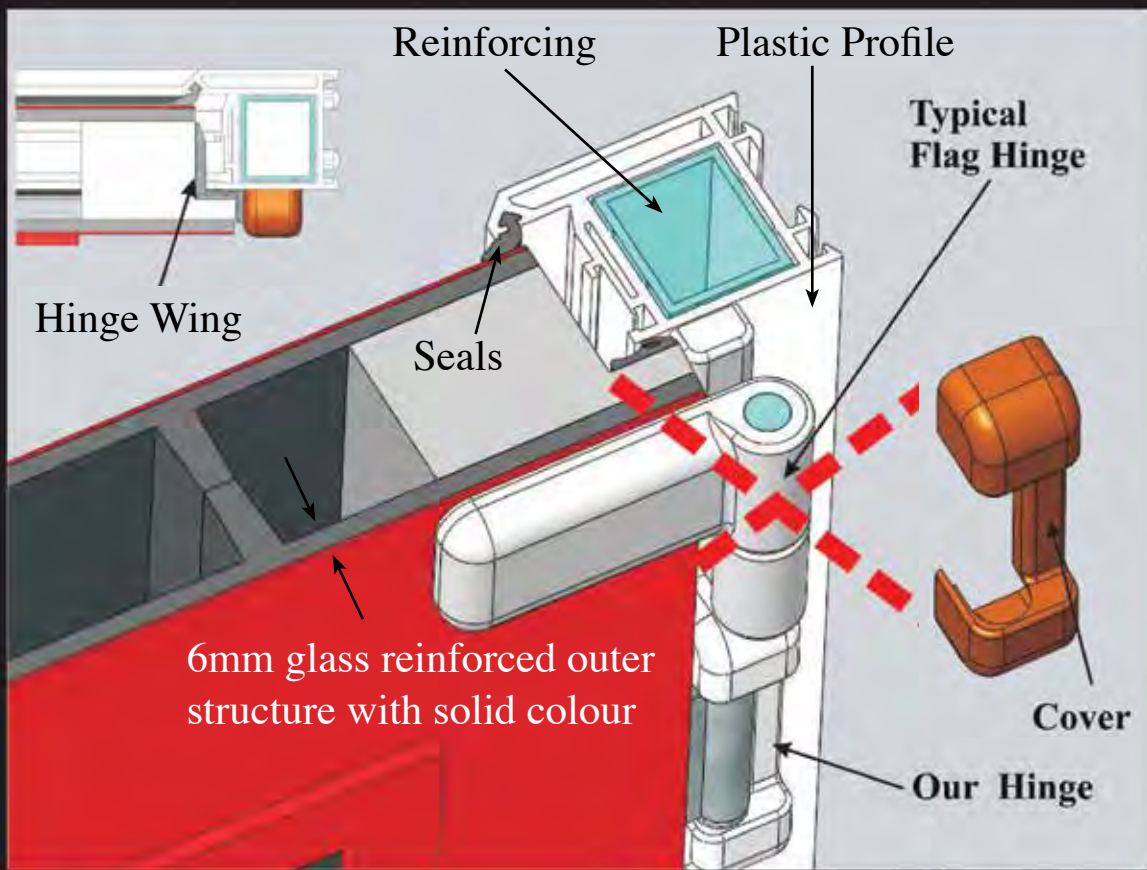

Door Type - Giza

Door Type - Naples

Side Panels

1/2 Glin

Minimum Size 290mm

T&G 1/2 (Smooth Finish)

Barony 1/2 (Smooth Finish)

Minimum Size 180mm

This 3D generated photo demonstrates the advantage of our unique hinge. As is evident from the above picture, this hinge is not attached to the outside of the door, and therefore enhances the appearance of the door, unlike a more conventional flag hinge - as seen on the left. Double seal and rebate.