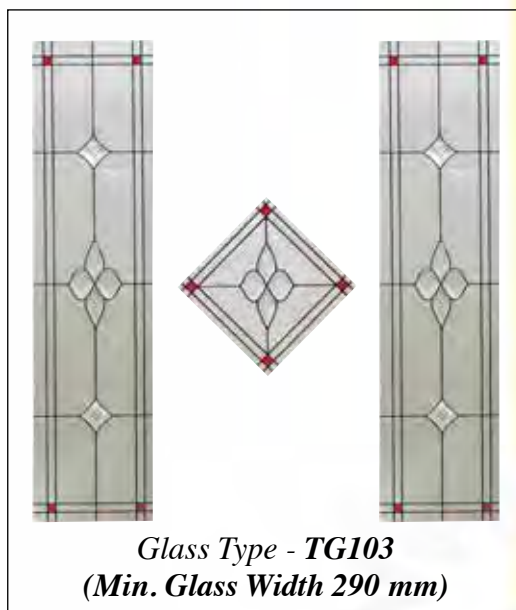

Door Type - Edinburgh
Glass Type - TG102
(Min. Glass Width 155 mm)