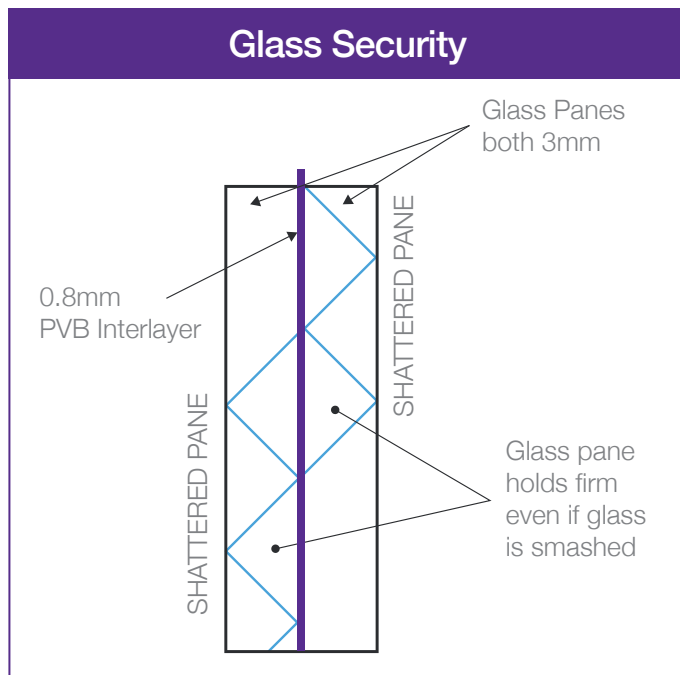

Glass Security

How can Shield Protection help?

“In controlled tests it took 18 times longer to gain access through a window with Shield Protection Glass against Standard A Rated Glass”.

How it works:

This vastly improved security performance is thanks to the 6.8mm internal pane which features a transparent 0.8mm PVB interlayer which bonds the panes together so they hold firm even if they are cracked under attack.

Test Results:

Standard A Rated sealed unit -

8 Seconds to gain full access using a hammer.

Toughened* A Rated sealed unit -

10 Seconds to gain full access using a hammer.

Shield Protection A rated sealed unit -

144 Seconds to gain full access using a hammer (and then Sledge Hammer).

Full videos of these are available to view on Finesse Windows YouTube Channel.