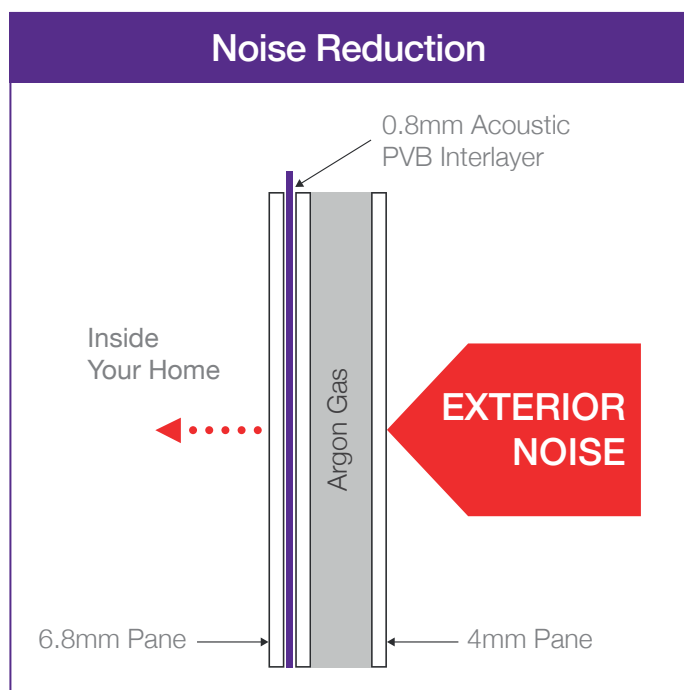

Noisy neighbours, barking dogs and the continual drone of traffic noise & emergency service sirens are all common culprits when it comes to disturbing our peace & quiet. A standard A-rated window will help to combat these unwanted disturbances, but if a good night's sleep and generally quieter, more comfortable home environment is important to you, then you should consider adding Shield Protection to your installation. It's built-in acoustic layer keeps noise where it belongs – outside!