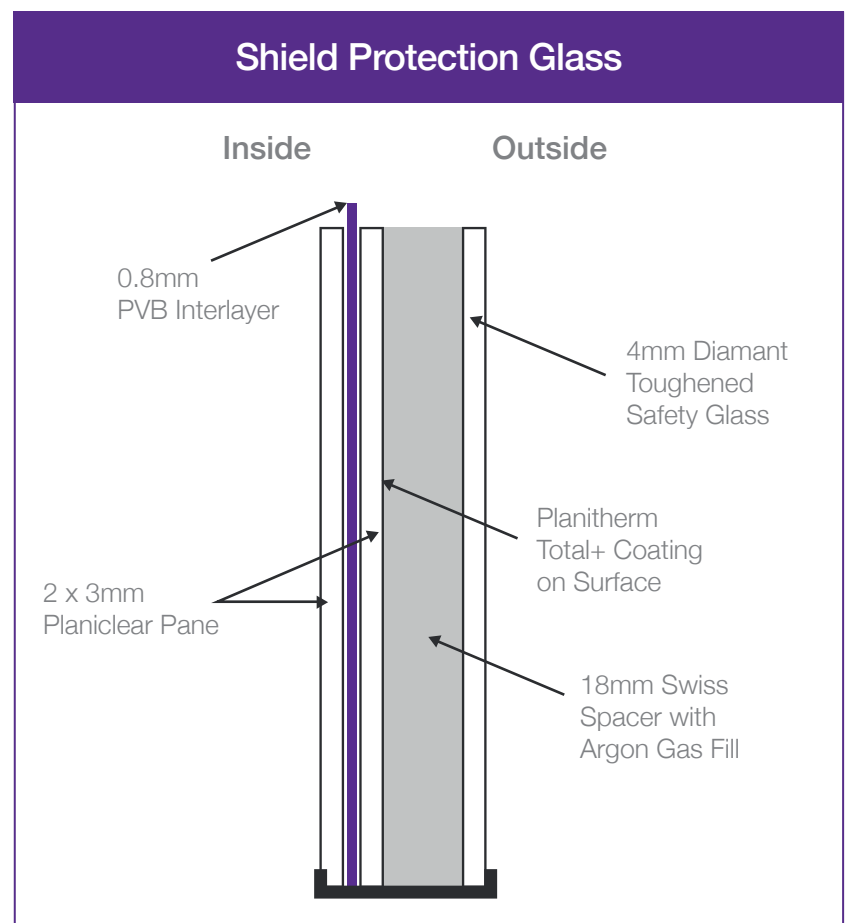

Introducing "Shield Protection by Finesse Windows":

Finesse Windows and Glassolutions Saint Gobain have worked together to develop "Shield Protection"; this innovative solution gives you unrivalled performance for your home. When combined with our Elegance Windows, Shield Protection will provide the most secure, noise resistant & UV preventing window available in the UK. And we are extremely proud to announce that this product has also been awarded a BFRC A Rating meaning that it is also extremely energy efficient & will keep more valuable heat inside your home.