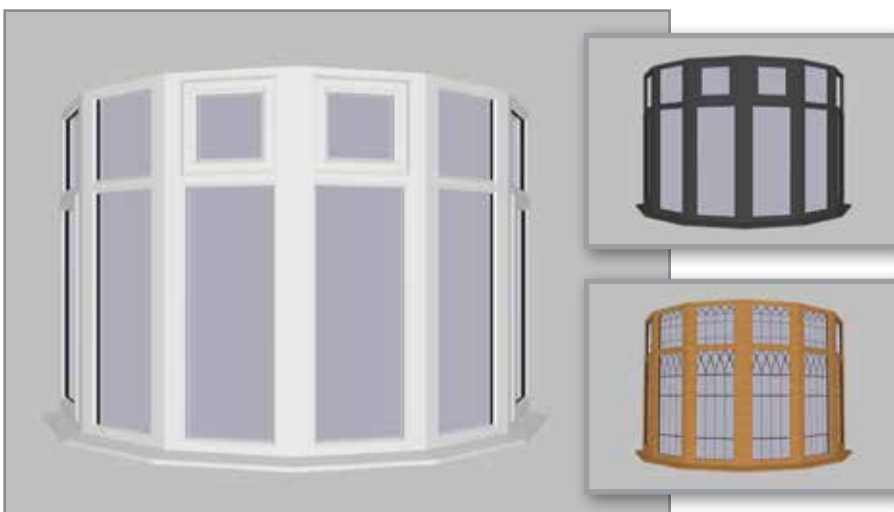

Choose your colour

You may not have considered introducing a colour into your design - but it's only really when you can physically see a colour overlayed on a design that you can appreciate how it will look.

This stage is all about finding the right colour to compliment your home.