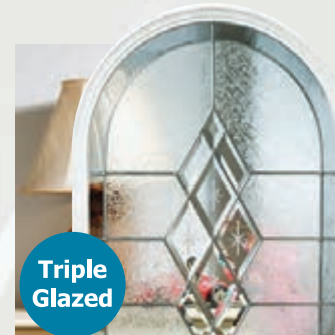

Triple Glazed
KARA – Decorative triple glazing featuring clear bevels and textured glass with brass or zinc caming. Optional coloured glass available with zinc caming only