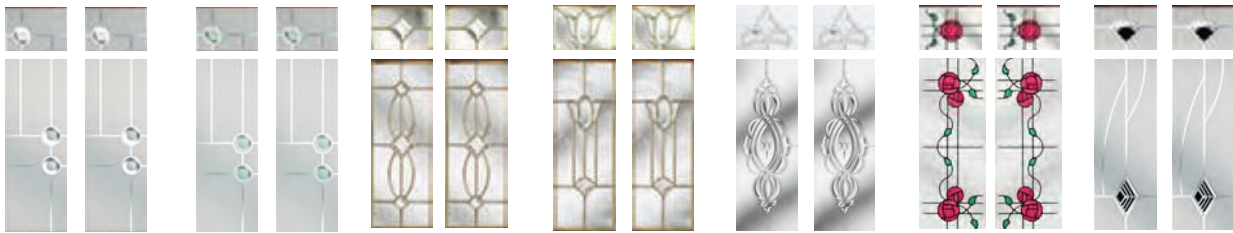

- **Timor**
  – with clear glass bevels
- **Timor**
  – with coloured glass bevels
- **Andaman**
  – clear glass with Brass or Zinc Caming
- **Flores**
  – clear glass with Brass or Zinc Caming
- **Sulu**
  – with crystal resin bevels
- **Tasman**
  – with resin cames
- **Marmara**
  – with fused tiles