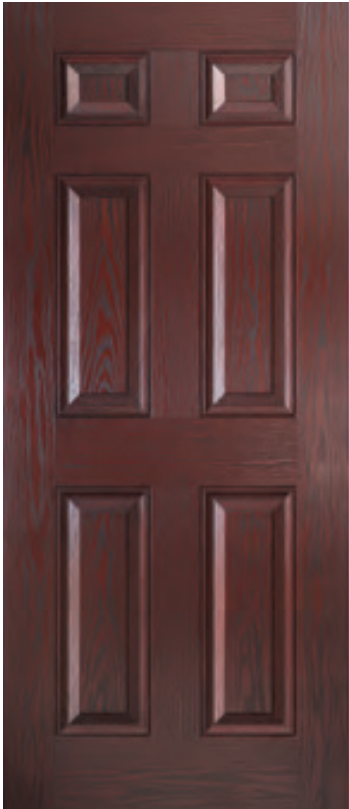

The *Exclusive* Collection

Door Styles Available

6 Panel