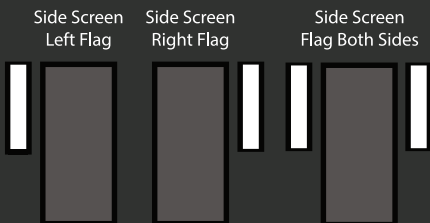

The *Exclusive* Collection

When you need more than just a door!

Many doors have side panels that extend the decorative glazing over a wider area and make a stunning design statement!

The Twin Vertical, Twin Vertical Arch and Twin Vertical Eyebrow have matching side panels available, allowing you to upgrade that perfect design statement.

The side panels offer all the benefits of the composite doors and mean you can create a beautiful entrance to your home.

You also have the extended option of top lights above the door, a glass side panel with or without a midrail or a flag window to either or both sides.

Fully configurable side screen options are available to you!

Side Screen Options

By adding side screens or composite side slabs to your door they allow you to extend the design of your entrance.