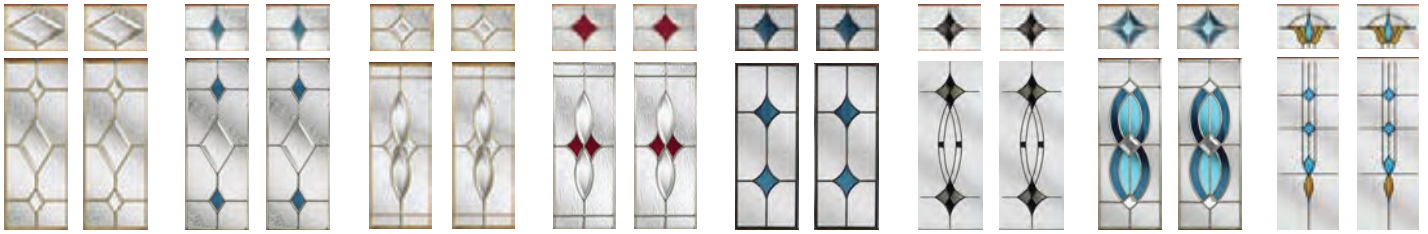

**OVER
40 COLOURS
TO CHOOSE
FROM**

Twin *Tops & Mids*

Glass Patterns Available

- **Kara**
  – clear glass with Brass or Zinc Caming
- **Kara**
  – coloured glass with Zinc Caming
- **Scotia**
  – clear glass with Zinc and Brass Caming
- **Scotia**
  – coloured glass with Zinc Caming
- **Java**
  – coloured glass with Zinc and Patina Caming
- **Laptev**
  – with resin cames
- **Coral**
  – with Zinc Caming
- **Celebes**
  – with resin cames