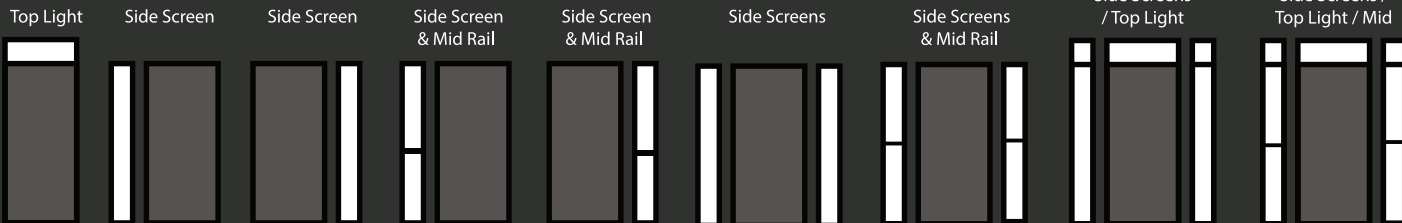

The *Exclusive* Collection

When you need more than just a door!

Many doors have side panels that extend the decorative glazing over a wider area and make a stunning design statement!

The Twin Vertical, Twin Vertical Arch and Twin Vertical Eyebrow have matching side panels available, allowing you to upgrade that perfect design statement.

The side panels offer all the benefits of the composite doors and mean you can create a beautiful entrance to your home.

You also have the extended option of top lights above the door, a glass side panel with or without a midrail or a flag window to either or both sides.

Fully configurable side screen options are available to you!

Side Screen Options

By adding side screens or composite side slabs to your door they allow you to extend the design of your entrance.