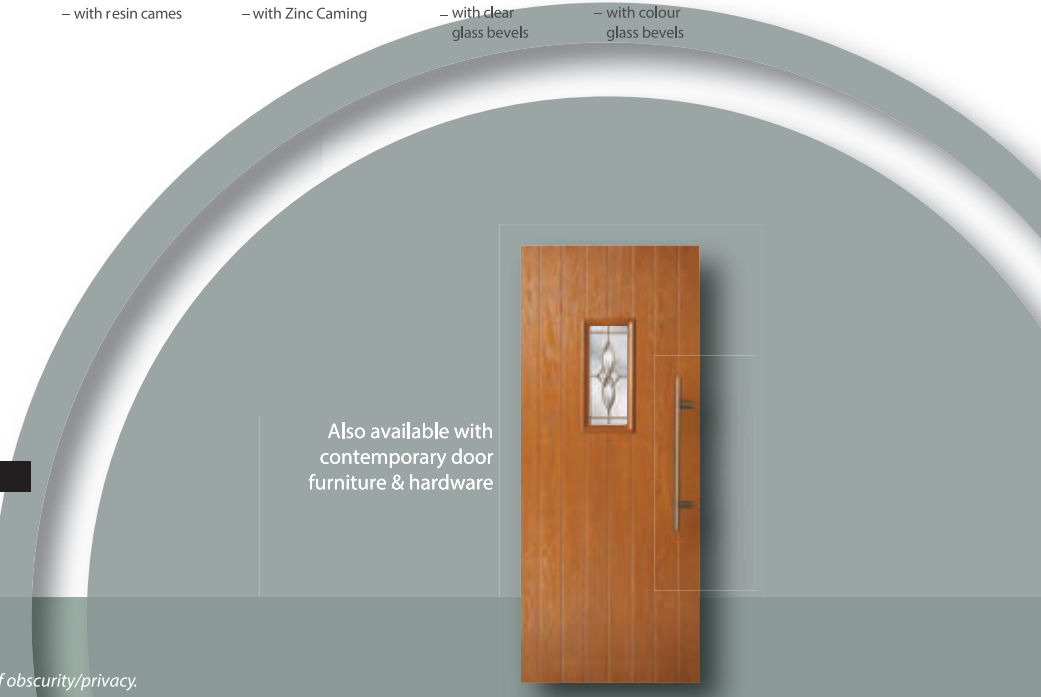

**OVER
40 COLOURS
TO CHOOSE
FROM**

Glass Patterns Available

Each glass pattern comes with a choice of Brass or Zinc Caming

Timor
- with clear
glass bevels

Sulu
- with crystal resin
bevels

Tasman
- resin cames

Note: All decorative insulated glass units offer varying degrees of obscurity/privacy.

Also available with contemporary door furniture & hardware