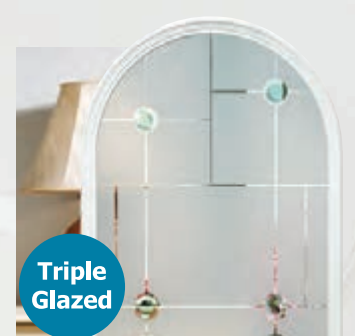

Triple Glazed
TIMOR – Decorative triple glazing featuring coloured bevels on etch-effect glass