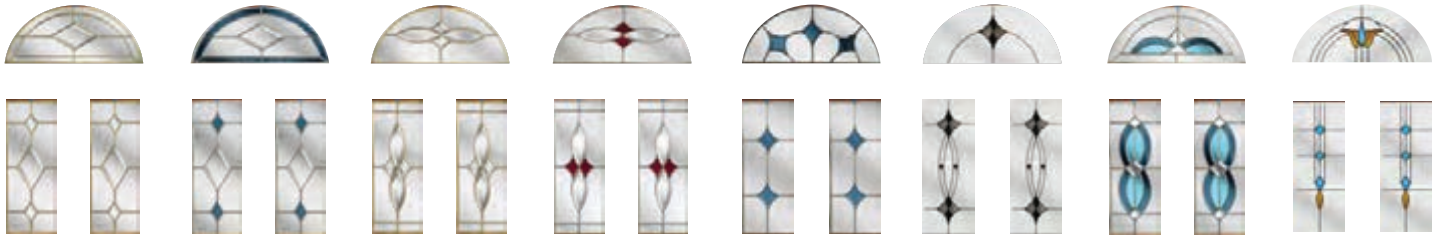

**OVER
40 COLOURS
TO CHOOSE
FROM**

Glass Patterns Available

Kara – clear glass with Brass or Zinc Caming	Kara – coloured glass with Zinc Caming	Scotia – clear glass with Zinc and Brass Caming	Scotia – coloured glass with Zinc Caming	Java – coloured glass with Zinc and Patina Caming	Laptey – with resin cames	Coral – with Zinc Caming	Celebes – with resin cames