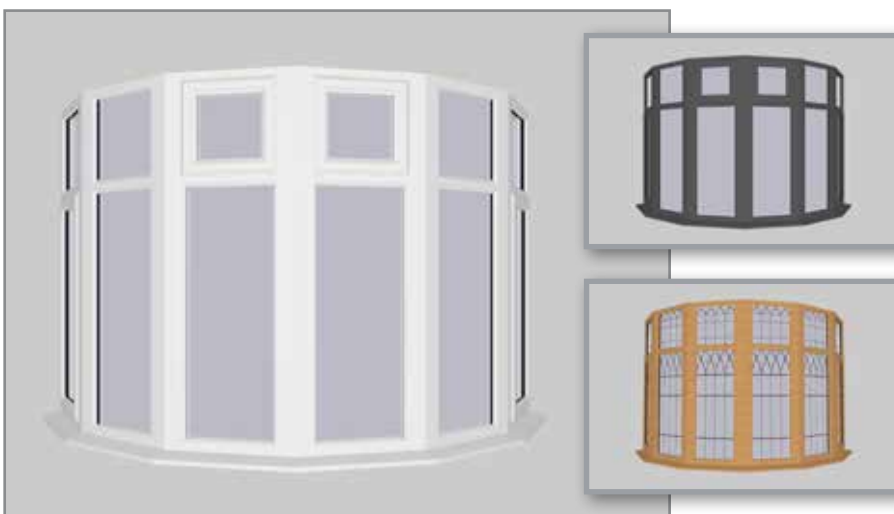

Choose your colour

You may not have considered introducing a colour into your design - but it's only really when you can physically see a colour overlayed on a design that you can appreciate how it will look.

This stage is all about finding the right colour to compliment your home.