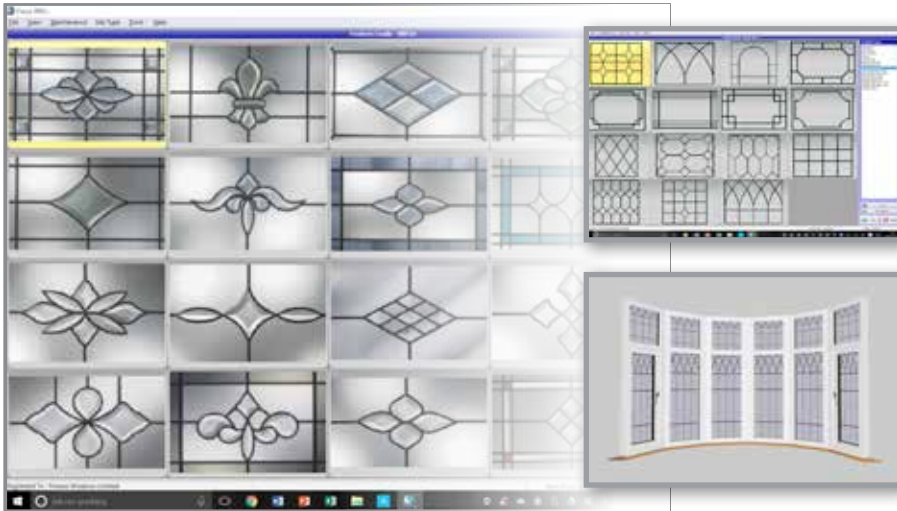

Choose your glass