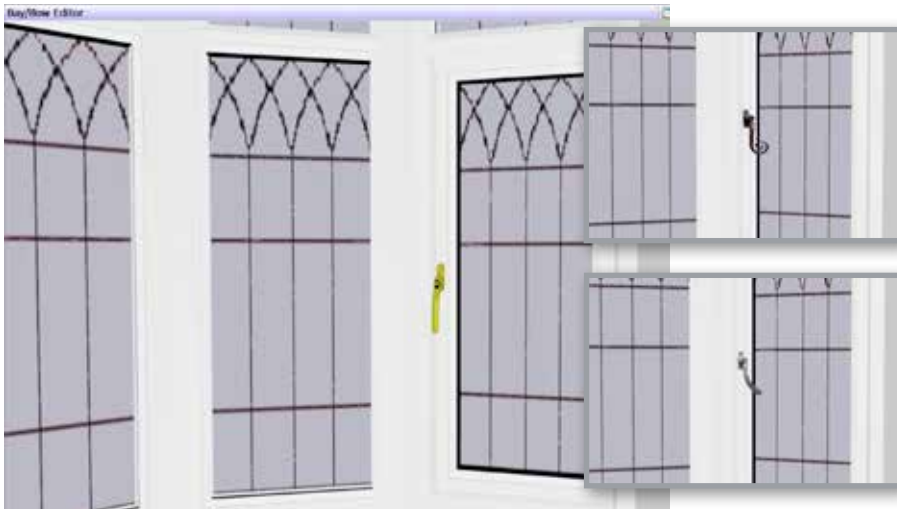

Whatever your preference we have the capability to show you how your home will look with this important feature added.

Choose your hardware

This feature is most important. It's amazing how the addition of a carefully chosen handle can transform the look of a window.

Our software will enable you to see the complete window finished off with your choice of handle to make sure you are happy with the result.

Choose Your Glass Type

There are 19 Standard and 8 Premium Elegance Glass designs to choose from – to suit every kind of property from Victorian to modern minimalist. They bring together the best aesthetics with the latest materials and technology to deliver outstanding build quality and performance.